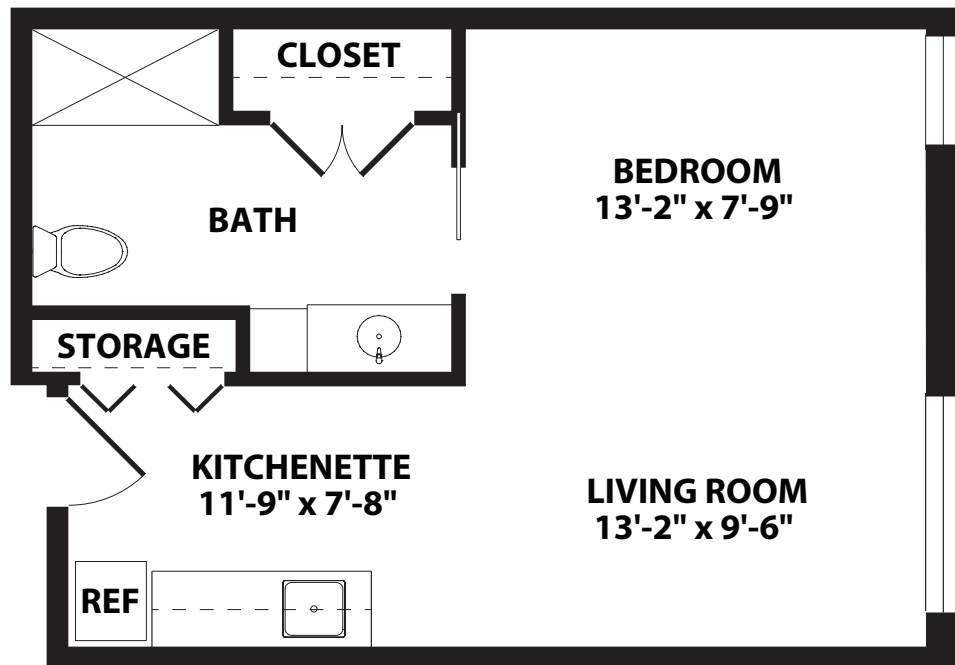

BLUEBONNET

STUDIO

448 sq. ft.

PRESBYTERIAN
VILLAGE NORTH

8600 Skyline Drive | Dallas, TX 75243
214.272.3831 | presvillagenorth.org

*Size and dimensions may vary
3/16" scale